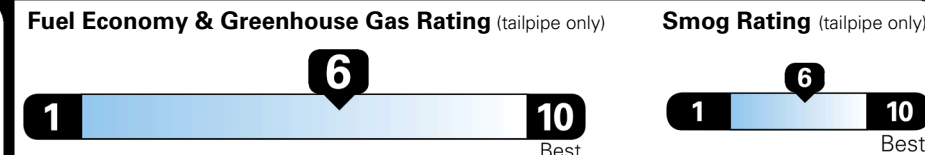

This vehicle emits 269 grams CO₂ per mile. The best emits 0 grams per mile (tailpipe only). Producing and distributing fuel also create emissions; learn more at fueleconomy.gov.

Actual results will vary for many reasons, including driving conditions and how you drive and maintain your vehicle. The average new vehicle gets 29 MPG and costs $8,500 to fuel over 5 years. Cost estimates are based on 15,000 miles per year at $ 3.30 per gallon. MPGe is miles per gasoline gallon equivalent. Vehicle emissions are a significant cause of climate change and smog.

fueleconomy.gov

Calculate personalized estimates and compare vehicles

GOVERNMENT 5-STAR SAFETY RATINGS

Overall Vehicle Score ★★★★★

Based on the combined rating of frontal, side and rollover. Should ONLY be compared to other vehicles of similar size and weight.

Frontal Driver ★★★★★

Crash Passenger ★★★★★

Based on the risk of injury in a frontal impact. Should ONLY be compared to other vehicles of similar size and weight.

Side Front seat ★★★★★

Crash Rear seat ★★★★★

Star ratings based on the risk of injury in a side impact.

Rollover ★★★★★

Star ratings based on the risk of rollover in a single-vehicle crash.

Star ratings range from 1 to 5 stars (★★★★★) with 5 being the highest.

Source: National Highway Traffic Safety Administration (NHTSA).

www.safercar.gov or 1-888-327-4236

Manufacturer's suggested retail price includes Manufacturer's recommended pre-delivery service. License and title fees, state and local taxes and other dealer installed options and accessories are not included in the manufacturer's suggested retail price.

PARTS CONTENT INFORMATION

FOR VEHICLES IN THIS CAR LINE U.S./CANADIAN PARTS CONTENT: 20 %

MAJOR SOURCES OF FOREIGN PARTS:
MEXICO: 45%
KOREA: 30%

NOTE: PARTS CONTENT DOES NOT INCLUDE FINAL ASSEMBLY, DISTRIBUTION, OR OTHER NON-PARTS COSTS.

FOR THIS VEHICLE FINAL ASSEMBLY POINT: PESQUERIA, NL, MEXICO

COUNTRY OF ORIGIN ENGINE (MOTOR):

USA

TRANSMISSION: MEXICO