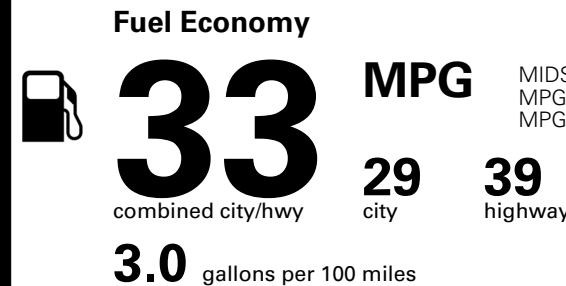

INLAND FREIGHT AND HANDLING \$ 1,245.00

TOTAL MANUFACTURER'S SUGGESTED RETAIL PRICE ▶ \$ 25,030.00

TOTAL ADDITIONAL WEIGHT:

*Additional terms and conditions apply.
 **Kia Connect may be currently unavailable for some Model Year 2022 and newer vehicles sold or purchased in Massachusetts; please see owners.kia.com for more information.
 NOTE: When you purchase this vehicle, Kia America, Inc. collects personal information you provide to the dealership. For information on our collection and use of personal information and your rights, please see our Privacy Policy on www.kia.com.

EPA DOT Fuel Economy and Environment

Gasoline Vehicle

MIDSIZE CARS range from 15 to 139 MPG. The best vehicle rates 146 MPGe.

You save \$1,000
 in fuel costs over 5 years compared to the average new vehicle.