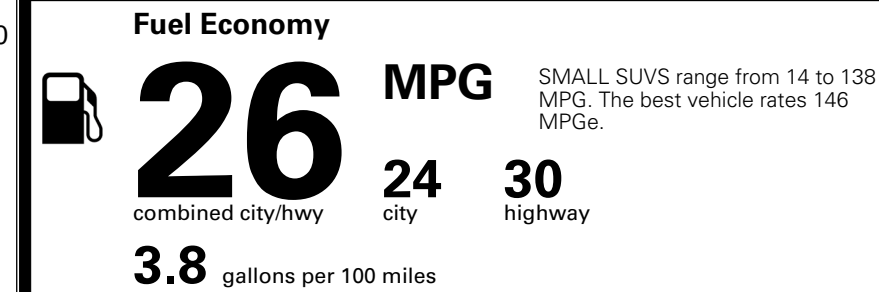

MSRP INCLUDING OPTIONS \$ 33,290.00

INLAND FREIGHT AND HANDLING \$ 1,495.00

TOTAL MANUFACTURER'S SUGGESTED RETAIL PRICE ▶ \$ 34,785.00

TOTAL ADDITIONAL WEIGHT: 6.6

*Additional terms and conditions apply.
 **Kia Connect may be currently unavailable for some Model Year 2022 and newer vehicles sold or purchased in Massachusetts; please see owners.kia.com for more information.
 NOTE: When you purchase this vehicle, Kia America, Inc. collects personal information you provide to the dealership. For information on our collection and use of personal information and your rights, please see our Privacy Policy on www.kia.com.

EPA DOT Fuel Economy and Environment

Gasoline Vehicle

You spend \$1,000 more in fuel costs over 5 years compared to the average new vehicle.

Annual fuel cost \$1,900

Actual results will vary for many reasons, including driving conditions and how you drive and maintain your vehicle. The average new vehicle gets 29 MPG and costs \$8,500 to fuel over 5 years. Cost estimates are based on 15,000 miles per year at \$ 3.30 per gallon. MPGe is miles per gasoline gallon equivalent. Vehicle emissions are a significant cause of climate change and smog.