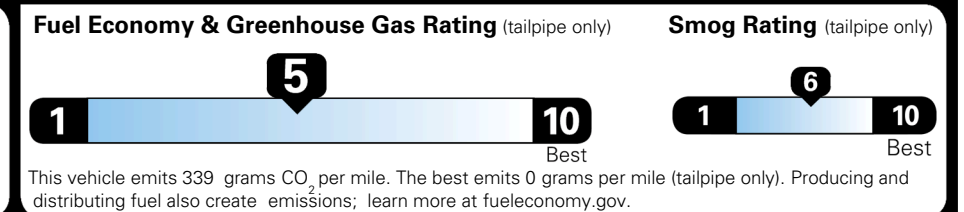

MSRP INCLUDING OPTIONS \$ 33,290.00

INLAND FREIGHT AND HANDLING \$ 1,495.00

TOTAL MANUFACTURER'S SUGGESTED RETAIL PRICE ▶ \$ 34,785.00

TOTAL ADDITIONAL WEIGHT: 6.6

*Additional terms and conditions apply.
 **Kia Connect may be currently unavailable for some Model Year 2022 and newer vehicles sold or purchased in Massachusetts; please see owners.kia.com for more information.
 NOTE: When you purchase this vehicle, Kia America, Inc. collects personal information you provide to the dealership. For information on our collection and use of personal information and your rights, please see our Privacy Policy on www.kia.com.

EPA DOT Fuel Economy and Environment

Gasoline Vehicle

You spend \$1,000 more in fuel costs over 5 years compared to the average new vehicle.

Annual fuel cost \$1,900

Actual results will vary for many reasons, including driving conditions and how you drive and maintain your vehicle. The average new vehicle gets 29 MPG and costs \$8,500 to fuel over 5 years. Cost estimates are based on 15,000 miles per year at \$ 3.30 per gallon. MPGe is miles per gasoline gallon equivalent. Vehicle emissions are a significant cause of climate change and smog.