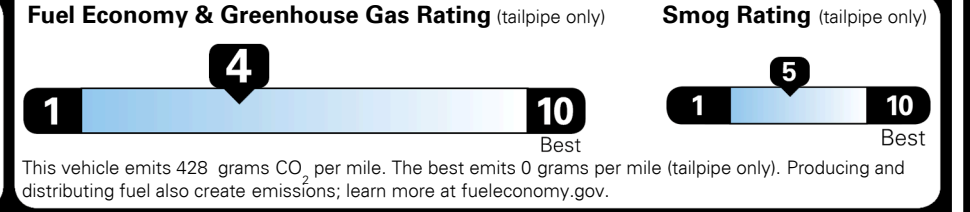

Actual results will vary for many reasons, including driving conditions and how you drive and maintain your vehicle. The average new vehicle gets 27 MPG and costs $7,500 to fuel over 5 years. Cost estimates are based on 15,000 miles per year at $ 2.70 per gallon. MPGe is miles per gasoline gallon equivalent. Vehicle emissions are a significant cause of climate change and smog.

fueleconomy.gov

Calculate personalized estimates and compare vehicles