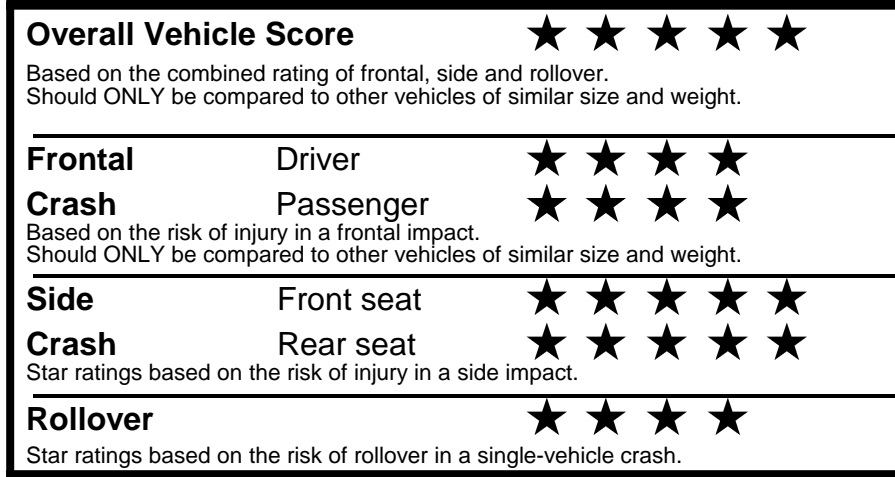

## GOVERNMENT 5-STAR SAFETY RATINGS

Star ratings range from 1 to 5 stars (★★★★★) with 5 being the highest.  
 Source: National Highway Traffic Safety Administration (NHTSA).  
[www.safercar.gov](http://www.safercar.gov) or 1-888-327-4236