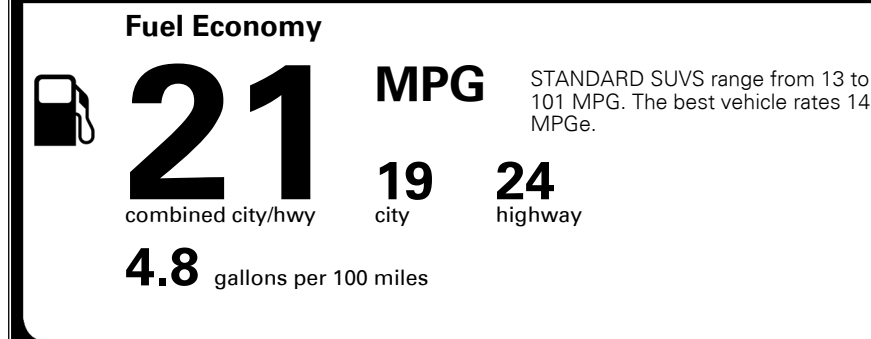

## EPA DOT Fuel Economy and Environment

Gasoline Vehicle

You spend  
**\$2,250**  
 more in fuel costs  
 over 5 years  
 compared to the  
 average new vehicle.

Annual fuel cost  
**\$1,950**

Actual results will vary for many reasons, including driving conditions and how you drive and maintain your vehicle. The average new vehicle gets 27 MPG and costs \$7,500 to fuel over 5 years. Cost estimates are based on 15,000 miles per year at \$ 2.70 per gallon. MPGe is miles per gasoline gallon equivalent. Vehicle emissions are a significant cause of climate change and smog.