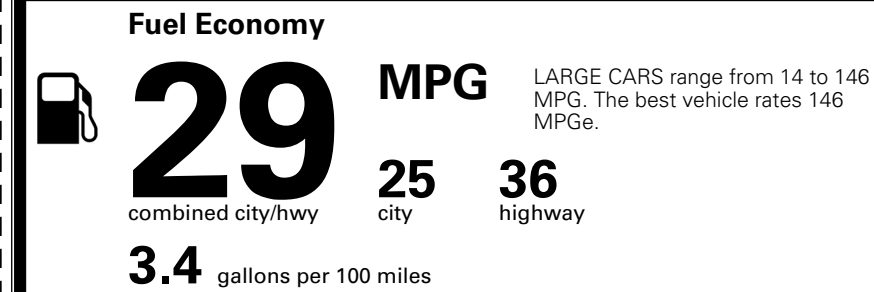

MSRP INCLUDING OPTIONS \$ 31,880.00

INLAND FREIGHT AND HANDLING \$ 1,245.00

TOTAL MANUFACTURER'S SUGGESTED RETAIL PRICE ▶

\$ 33,125.00

TOTAL ADDITIONAL WEIGHT: 7.3

EPA DOT Fuel Economy and Environment

Gasoline Vehicle