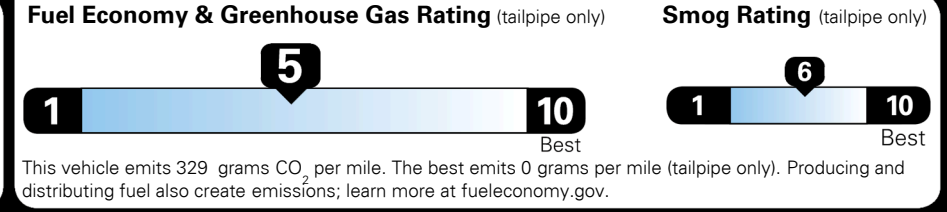

### EPA DOT Fuel Economy and Environment

Gasoline Vehicle

You spend **\$750** more in fuel costs over 5 years compared to the average new vehicle.

Annual fuel cost **\$1,850**

Actual results will vary for many reasons, including driving conditions and how you drive and maintain your vehicle. The average new vehicle gets 29 MPG and costs \$8,500 to fuel over 5 years. Cost estimates are based on 15,000 miles per year at \$ 3.30 per gallon. MPGe is miles per gasoline gallon equivalent. Vehicle emissions are a significant cause of climate change and smog.