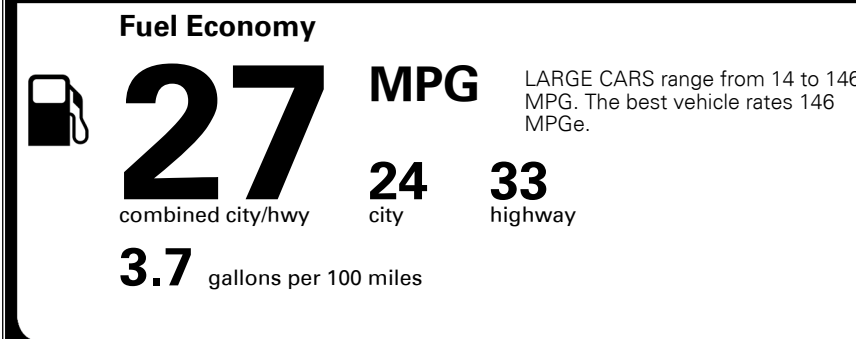

### EPA DOT Fuel Economy and Environment

Gasoline Vehicle

You spend **\$750** more in fuel costs over 5 years compared to the average new vehicle.

Annual fuel cost **\$1,850**

Actual results will vary for many reasons, including driving conditions and how you drive and maintain your vehicle. The average new vehicle gets 29 MPG and costs \$8,500 to fuel over 5 years. Cost estimates are based on 15,000 miles per year at \$ 3.30 per gallon. MPGe is miles per gasoline gallon equivalent. Vehicle emissions are a significant cause of climate change and smog.