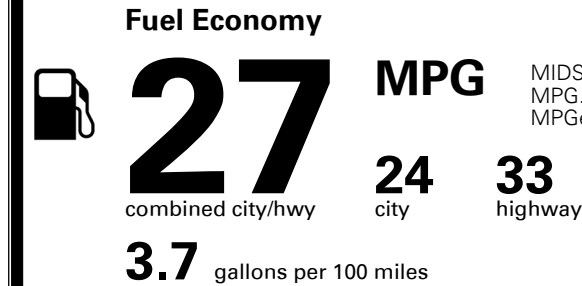

## EPA DOT Fuel Economy and Environment

Gasoline Vehicle

MIDSIZE CARS range from 15 to 137 MPG. The best vehicle rates 140 MPGe.

**You spend \$250 more in fuel costs over 5 years** compared to the average new vehicle.