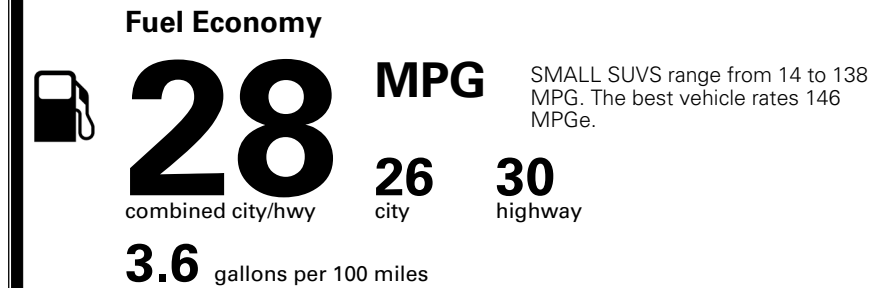

MANUFACTURER'S SUGGESTED RETAIL PRICE ▶

COMPARE X-LINE S AWD FEATURES
Added to/in place of standard S AWD features

- X-Line Exterior Styling
- LED Fog Lights
- LED Rear Combination Lights
- Roof Rails
- SynTex Seating Material
- Rear Center Armrest w/ Cupholders
- Dual Illuminated Vanity Mirrors

ADDITIONAL INSTALLED EQUIPMENT:
(In addition to or in place of standard features)
Terrain Brown / Black Roof Paint

$ 28,990.00

Included
Included
Included
Included
Included
Included
Included

$545.00

MSRP INCLUDING OPTIONS

$ 29,535.00

INLAND FREIGHT AND HANDLING

$ 1,495.00

TOTAL MANUFACTURER'S SUGGESTED RETAIL PRICE ▶

$ 31,030.00

*Additional terms and conditions apply.
**Kia Connect may be currently unavailable for some Model Year 2022 and newer vehicles sold or purchased in Massachusetts; please see owners.kia.com for more information.
NOTE: When you purchase this vehicle, Kia America, Inc. collects personal information you provide to the dealership. For information on our collection and use of personal information and your rights, please see our Privacy Policy on www.kia.com.

TOTAL ADDITIONAL WEIGHT:

EPA DOT Fuel Economy and Environment

Gasoline Vehicle

You spend **$250** more in fuel costs over 5 years compared to the average new vehicle.

Annual fuel cost **$1,650**