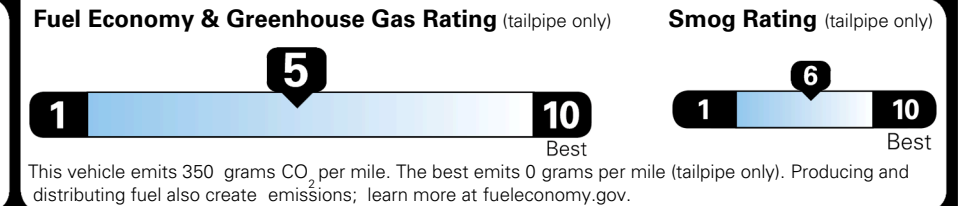

Actual results will vary for many reasons, including driving conditions and how you drive and maintain your vehicle. The average new vehicle gets 29 MPG and costs $8,500 to fuel over 5 years. Cost estimates are based on 15,000 miles per year at $ 3.30 per gallon. MPGe is miles per gasoline gallon equivalent. Vehicle emissions are a significant cause of climate change and smog.

fueleconomy.gov

Calculate personalized estimates and compare vehicles

GOVERNMENT 5-STAR SAFETY RATINGS

Overall Vehicle Score ★ ★ ★ ★ ★

Based on the combined rating of frontal, side and rollover. Should ONLY be compared to other vehicles of similar size and weight.

Frontal Driver ★ ★ ★ ★ ★

Crash Passenger ★ ★ ★ ★ ★

Based on the risk of injury in a frontal impact. Should ONLY be compared to other vehicles of similar size and weight.

Side Front seat ★ ★ ★ ★ ★

Crash Rear seat ★ ★ ★ ★ ★

Star ratings based on the risk of injury in a side impact.

Rollover ★ ★ ★ ★ ★

Star ratings based on the risk of rollover in a single-vehicle crash.

Star ratings range from 1 to 5 stars (★★★★★) with 5 being the highest.

Source: National Highway Traffic Safety Administration (NHTSA).

www.safercar.gov or 1-888-327-4236

Manufacturer's suggested retail price includes Manufacturer's recommended pre-delivery service. License and title fees, state and local taxes and other dealer installed options and accessories are not included in the manufacturer's suggested retail price.

PARTS CONTENT INFORMATION

FOR VEHICLES IN THIS CAR LINE U.S./CANADIAN PARTS CONTENT: 3 %

MAJOR SOURCES OF FOREIGN PARTS: KOREA: 90%

NOTE: PARTS CONTENT DOES NOT INCLUDE FINAL ASSEMBLY, DISTRIBUTION, OR OTHER NON-PARTS COSTS.

FOR THIS VEHICLE FINAL ASSEMBLY POINT: GWANGJU, KOREA

COUNTRY OF ORIGIN

ENGINE (MOTOR): KOREA

TRANSMISSION: KOREA