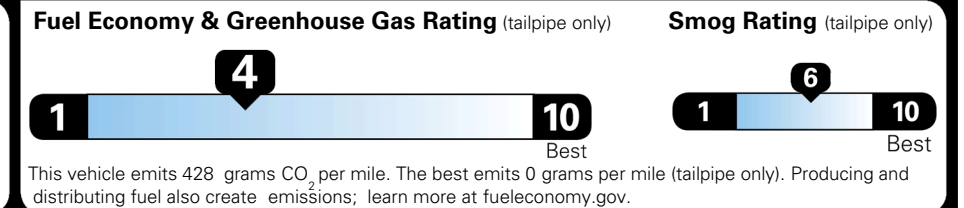

TOTAL ADDITIONAL WEIGHT: 11.4

EPA DOT Fuel Economy and Environment

Gasoline Vehicle

You spend
\$3,250
 more in fuel costs
 over 5 years
 compared to the
 average new vehicle.

Annual fuel cost
\$2,350

Actual results will vary for many reasons, including driving conditions and how you drive and maintain your vehicle. The average new vehicle gets 29 MPG and costs \$8,500 to fuel over 5 years. Cost estimates are based on 15,000 miles per year at \$ 3.30 per gallon. MPGe is miles per gasoline gallon equivalent. Vehicle emissions are a significant cause of climate change and smog.