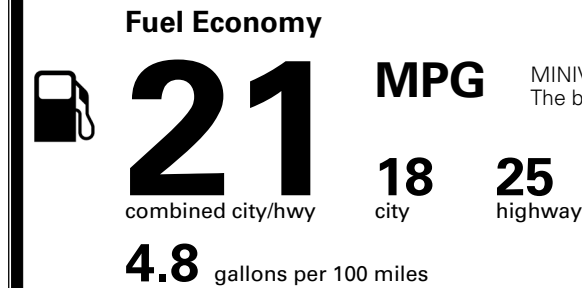

\$285.00

MSRP INCLUDING OPTIONS

\$ 51,775.00

INLAND FREIGHT AND HANDLING

\$ 1,545.00

TOTAL MANUFACTURER'S SUGGESTED RETAIL PRICE ▶

\$ 53,320.00

*Additional terms and conditions apply.
 **Kia Connect may be currently unavailable for some Model Year 2022 and newer vehicles sold or purchased in Massachusetts; please see owners.kia.com for more information.
 NOTE: When you purchase this vehicle, Kia America, Inc. collects personal information you provide to the dealership. For information on our collection and use of personal information and your rights, please see our Privacy Policy on www.kia.com.

TOTAL ADDITIONAL WEIGHT: 11.4

EPA DOT Fuel Economy and Environment

Gasoline Vehicle

You spend
\$3,250
 more in fuel costs
 over 5 years
 compared to the
 average new vehicle.

Annual fuel cost
\$2,350

Actual results will vary for many reasons, including driving conditions and how you drive and maintain your vehicle. The average new vehicle gets 29 MPG and costs \$8,500 to fuel over 5 years. Cost estimates are based on 15,000 miles per year at \$ 3.30 per gallon. MPGe is miles per gasoline gallon equivalent. Vehicle emissions are a significant cause of climate change and smog.