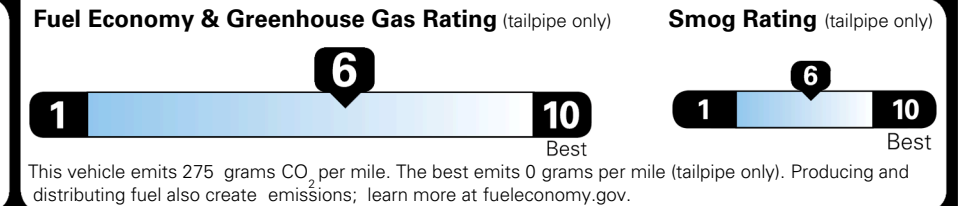

EPA DOT Fuel Economy and Environment

Gasoline Vehicle

MINIVANS range from 20 to 83 MPG. The best vehicle rates 146 MPGe.

You save \$750
 in fuel costs over 5 years compared to the average new vehicle.

Annual fuel cost
\$1,550